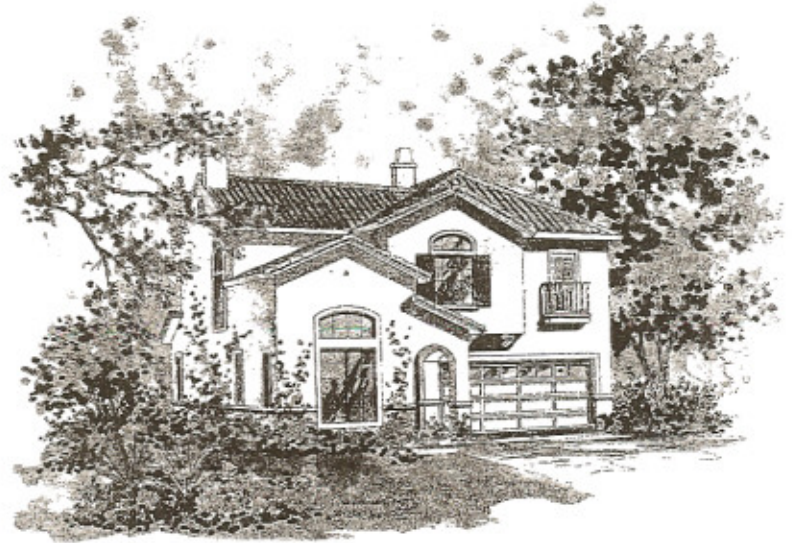

Villa Provence

4 BEDROOMS OR
3 BEDROOMS WITH
OPT. RETREAT
2 1/2 BATHS
TWO STORY
1,964 SQUARE FEET
2 - CAR ATTACHED
GARAGE

Villa Tuscany

3 BEDROOMS
2 1/2 BATHS
TWO STORY
1,553 SQUARE FEET
2 - CAR ATTACHED
GARAGE