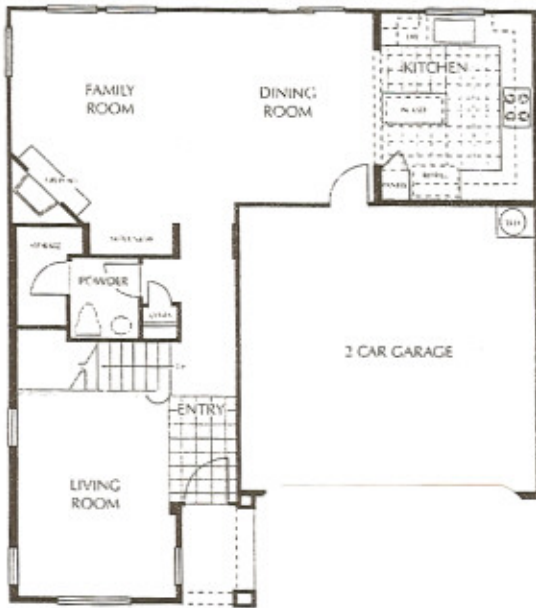

Villa Provence

4 BEDROOMS OR
3 BEDROOMS WITH
OPT. RETREAT
2 1/2 BATHS
TWO STORY
1,964 SQUARE FEET
2 - CAR ATTACHED
GARAGE

Villa Tuscany

3 BEDROOMS
2 1/2 BATHS
TWO STORY
1,553 SQUARE FEET
2 - CAR ATTACHED
GARAGE