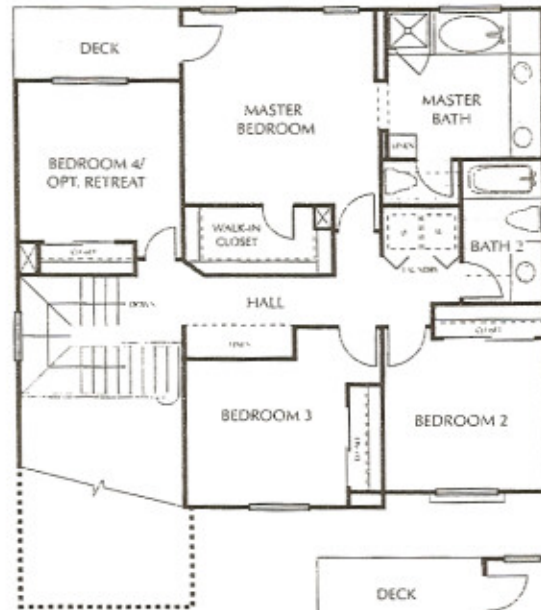

Villa Provence

4 BEDROOMS OR
3 BEDROOMS WITH
OPT. RETREAT
2 1/2 BATHS
TWO STORY
1,964 SQUARE FEET
2 - CAR ATTACHED
GARAGE

Villa Tuscany

3 BEDROOMS
2 1/2 BATHS
TWO STORY
1,553 SQUARE FEET
2 - CAR ATTACHED
GARAGE